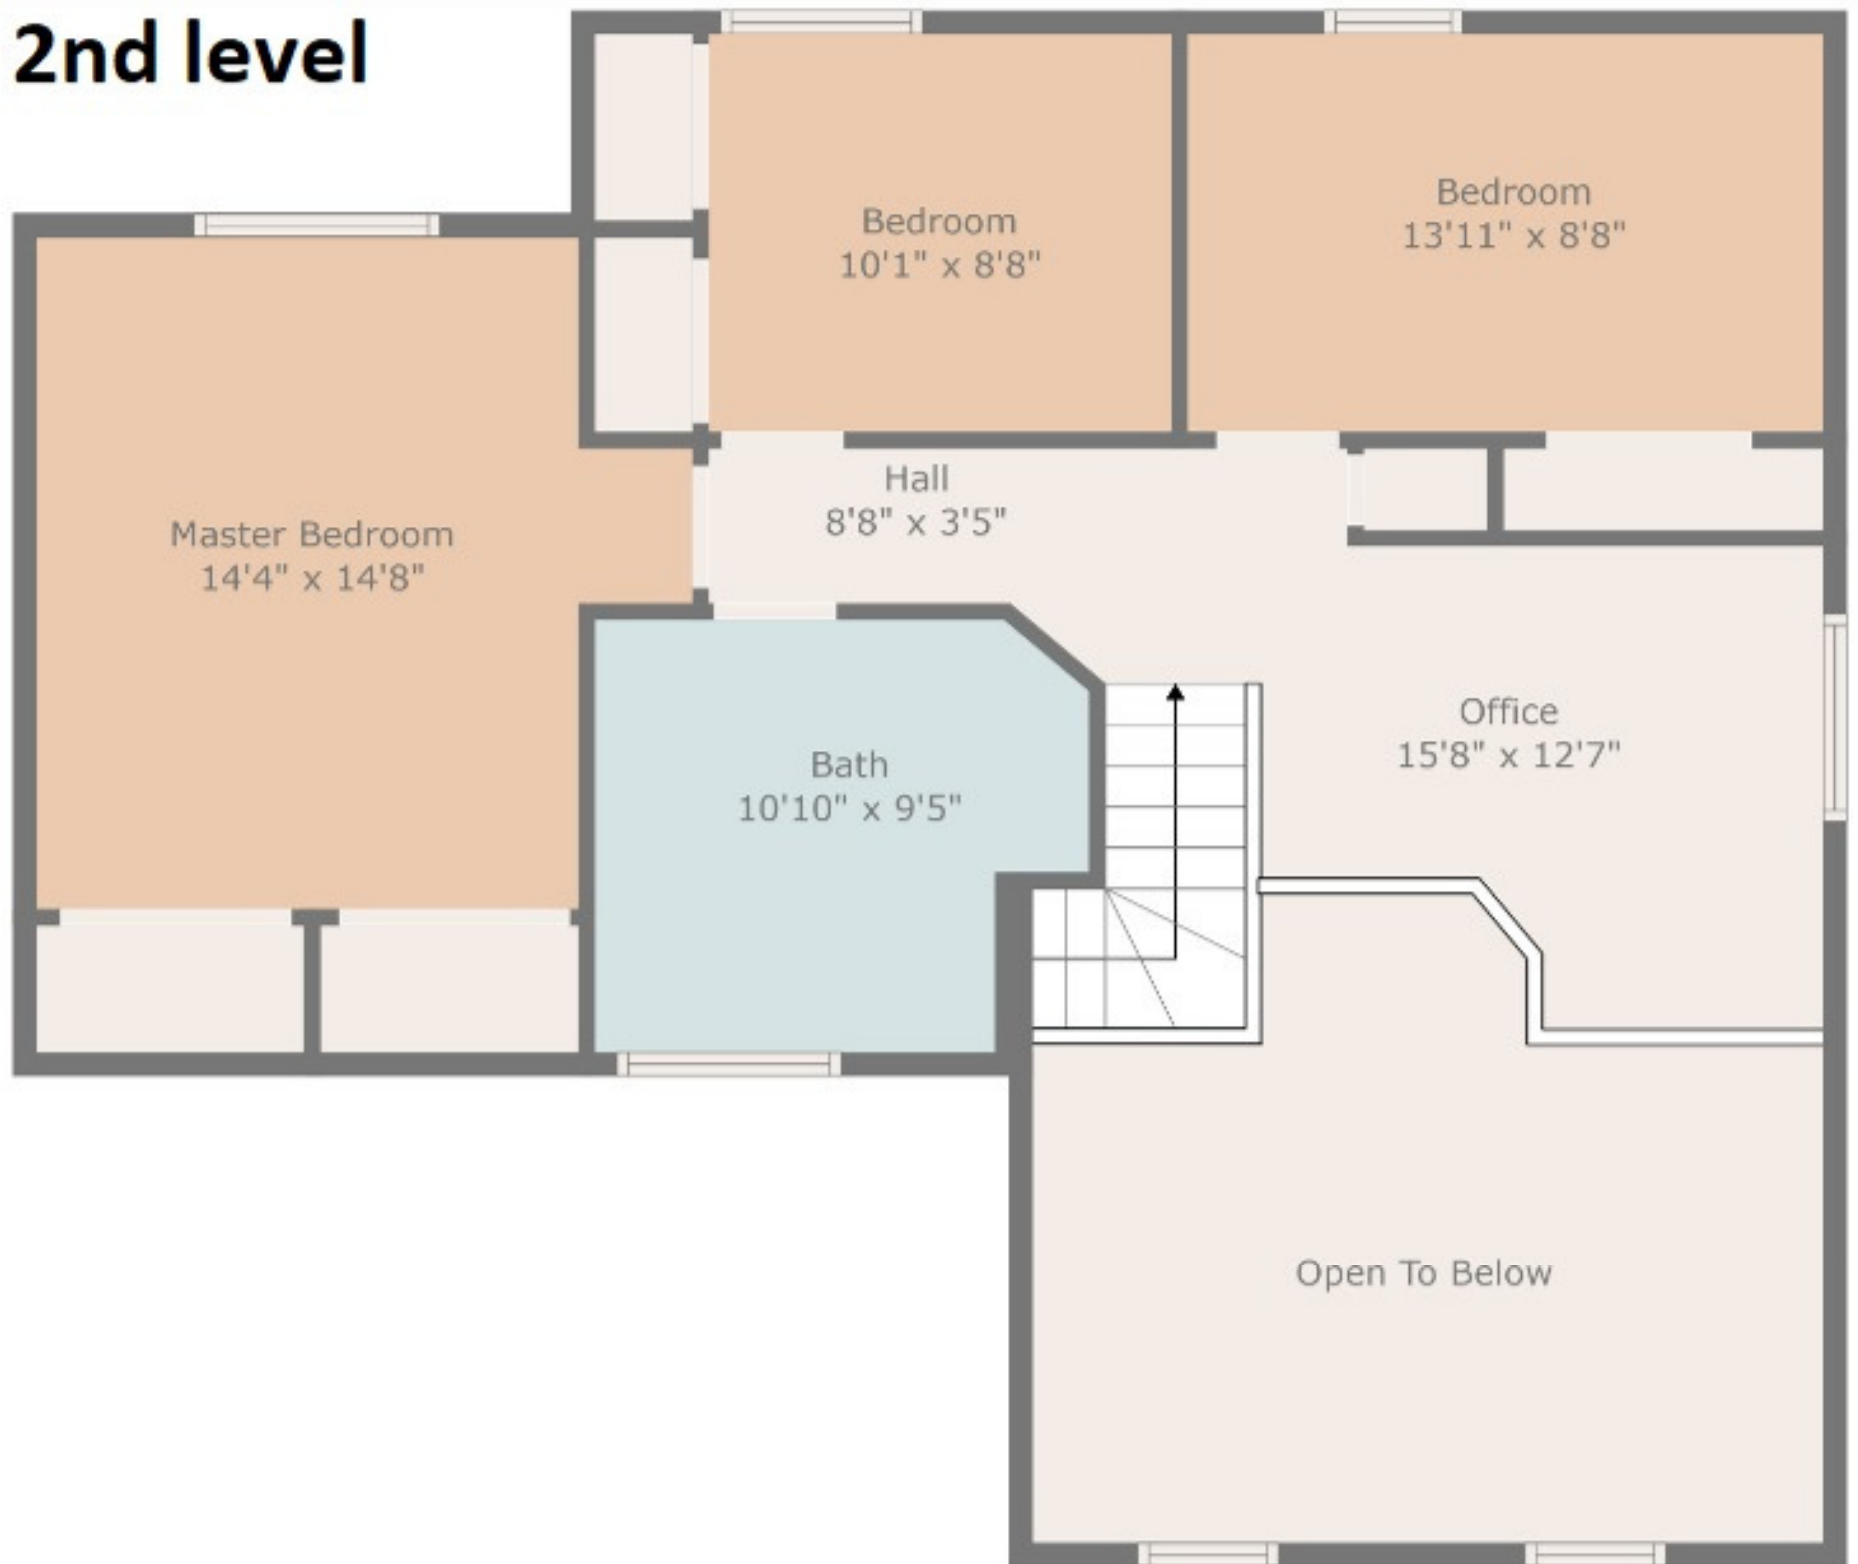

# Main level

# 2nd level

# Basement

Recreation Room  
26'10" x 32'8"