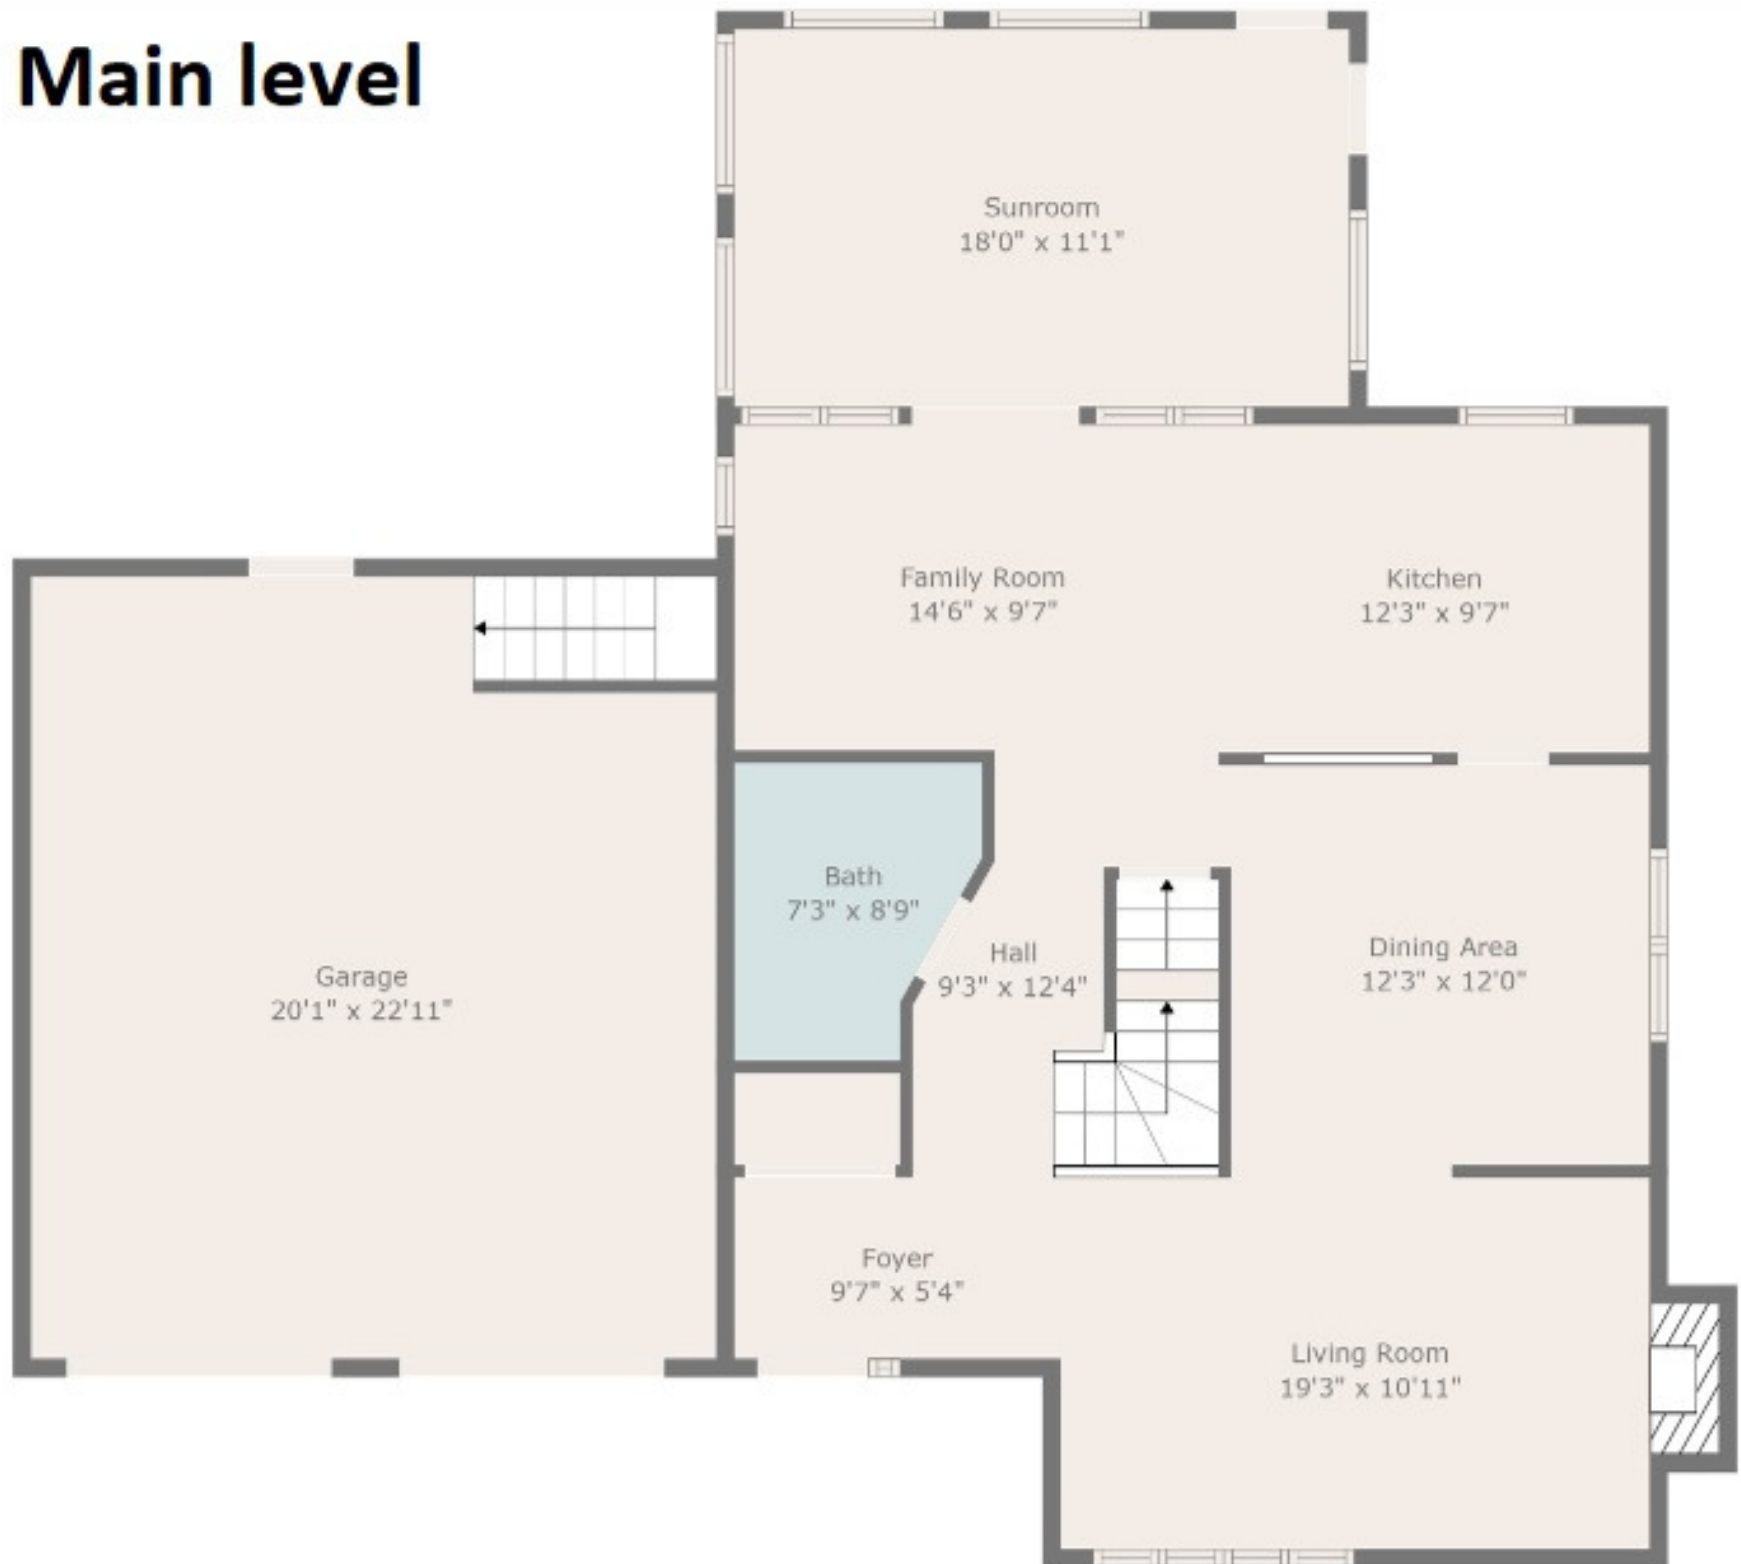

# Main level

# 2nd level

# Basement

Recreation Room  
26'10" x 32'8"